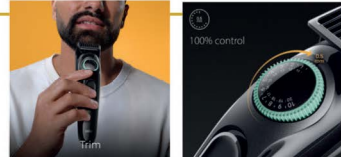

39'95

**BRAUN**  
Beard Trimmer  
Series 3  
  
Look  
Barber  
Fresh  
Everyday

+3  
Styling Tools  
50 min